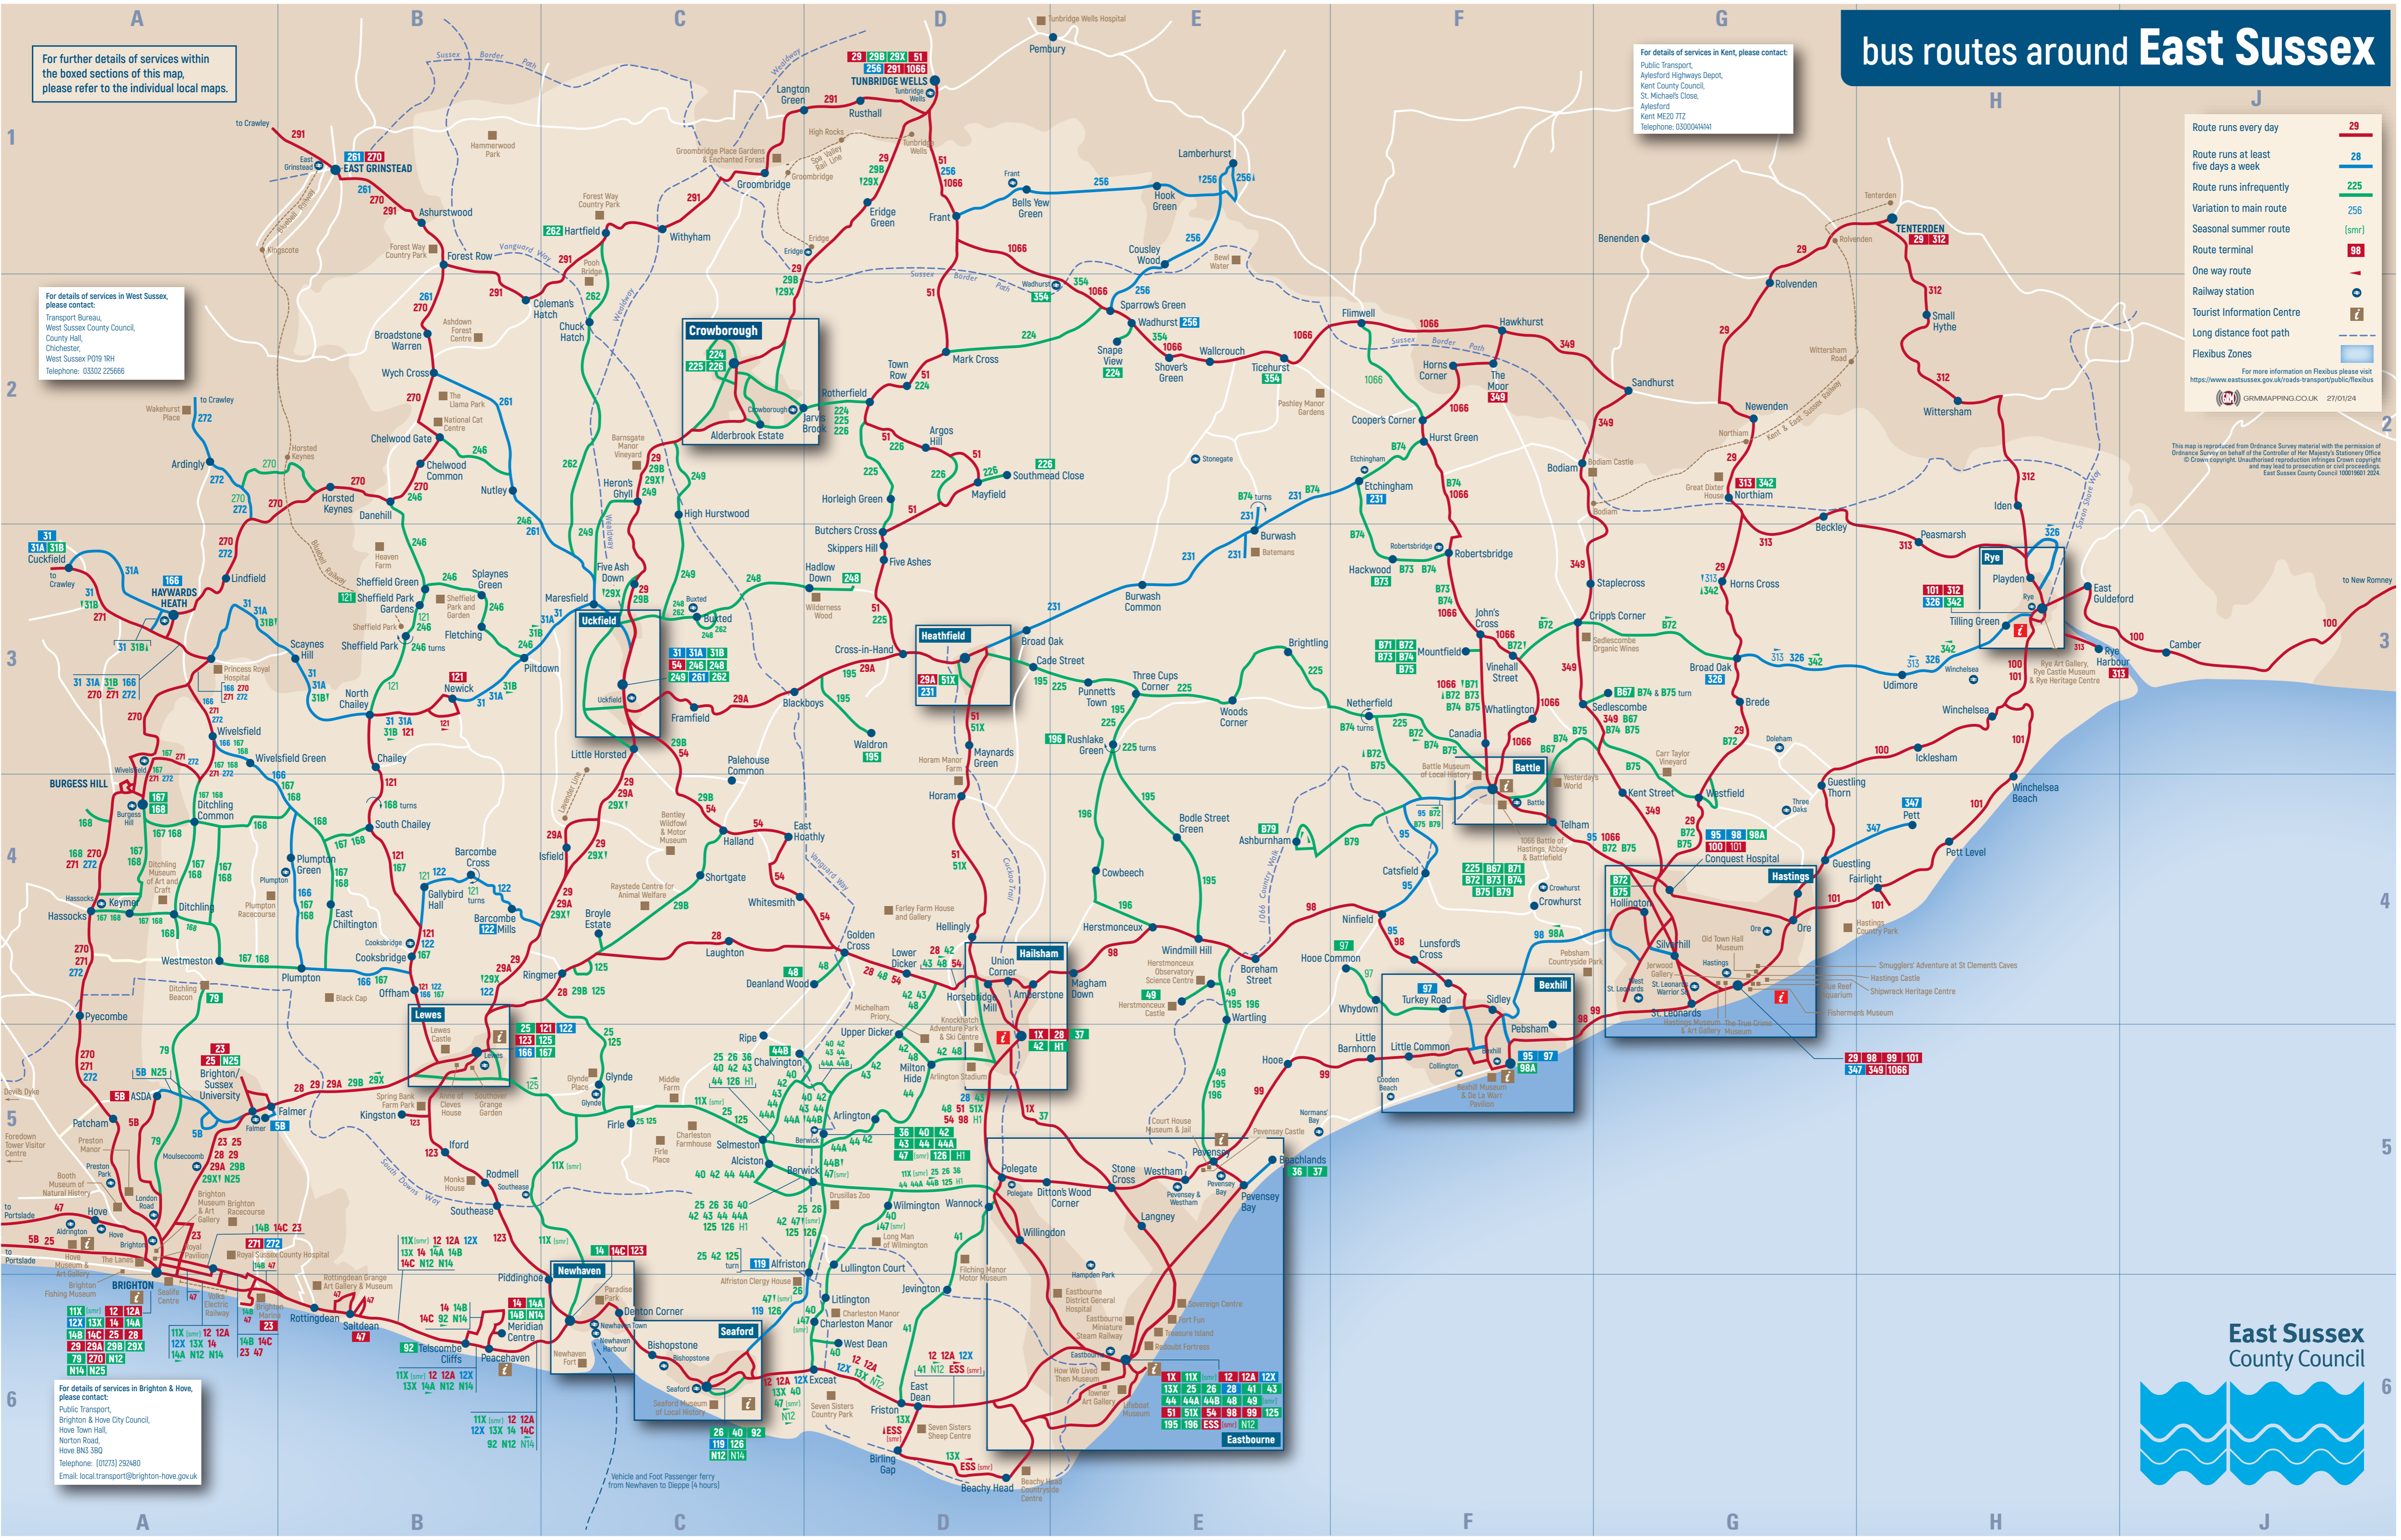

bus routes around East Sussex

For further details of services within the boxed sections of this map, please refer to the individual local maps.

For details of services in West Sussex, please contact:
Transport Bureau,
West Sussex County Council,
County Hall,
Chichester,
West Sussex PO19 1RH
Telephone: 03302 225666

For details of services in Kent, please contact:
Public Transport,
Aylesford Highways Depot,
Kent County Council,
St. Michaels Close,
Aylesford,
Kent ME20 7TZ
Telephone: 0350044441

Route runs every day **29**

Route runs at least five days a week **28**

Route runs infrequently **225**

Variation to main route **256**

Seasonal summer route **(smr)**

Route terminal **98**

One way route **▶**

Railway station **🚉**

Tourist Information Centre **?**

Long distance foot path **---**

Flexibus Zones **⬜**

For more information on Flexibus please visit <https://www.eastsussex.gov.uk/roads-transport/public-flexibus>

GRMMAPPING.CO.UK 27/01/24

For details of services in Brighton & Hove, please contact:
Public Transport,
Brighton & Hove City Council,
Hove Town Hall,
Norton Road,
Hove BN3 3BQ
Telephone: (01273) 292480
Email: local.transport@brighton-hove.gov.uk

East Sussex
County Council